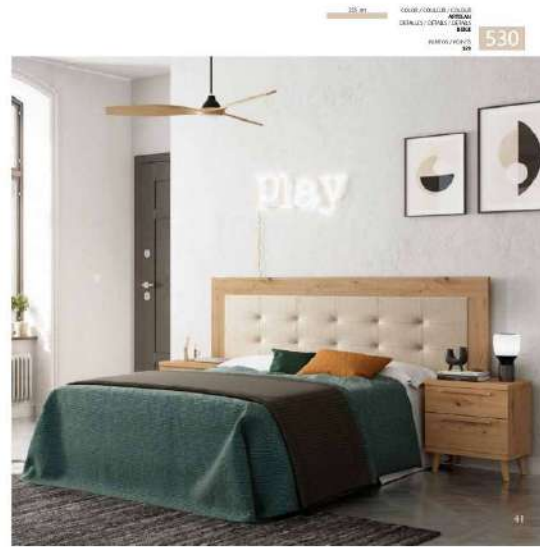

530
COLORE: PORTINALE / PORTINALE
MATERIALE: PORTINALE / PORTINALE
QUANTITÀ: 1
QUANTITÀ: 2